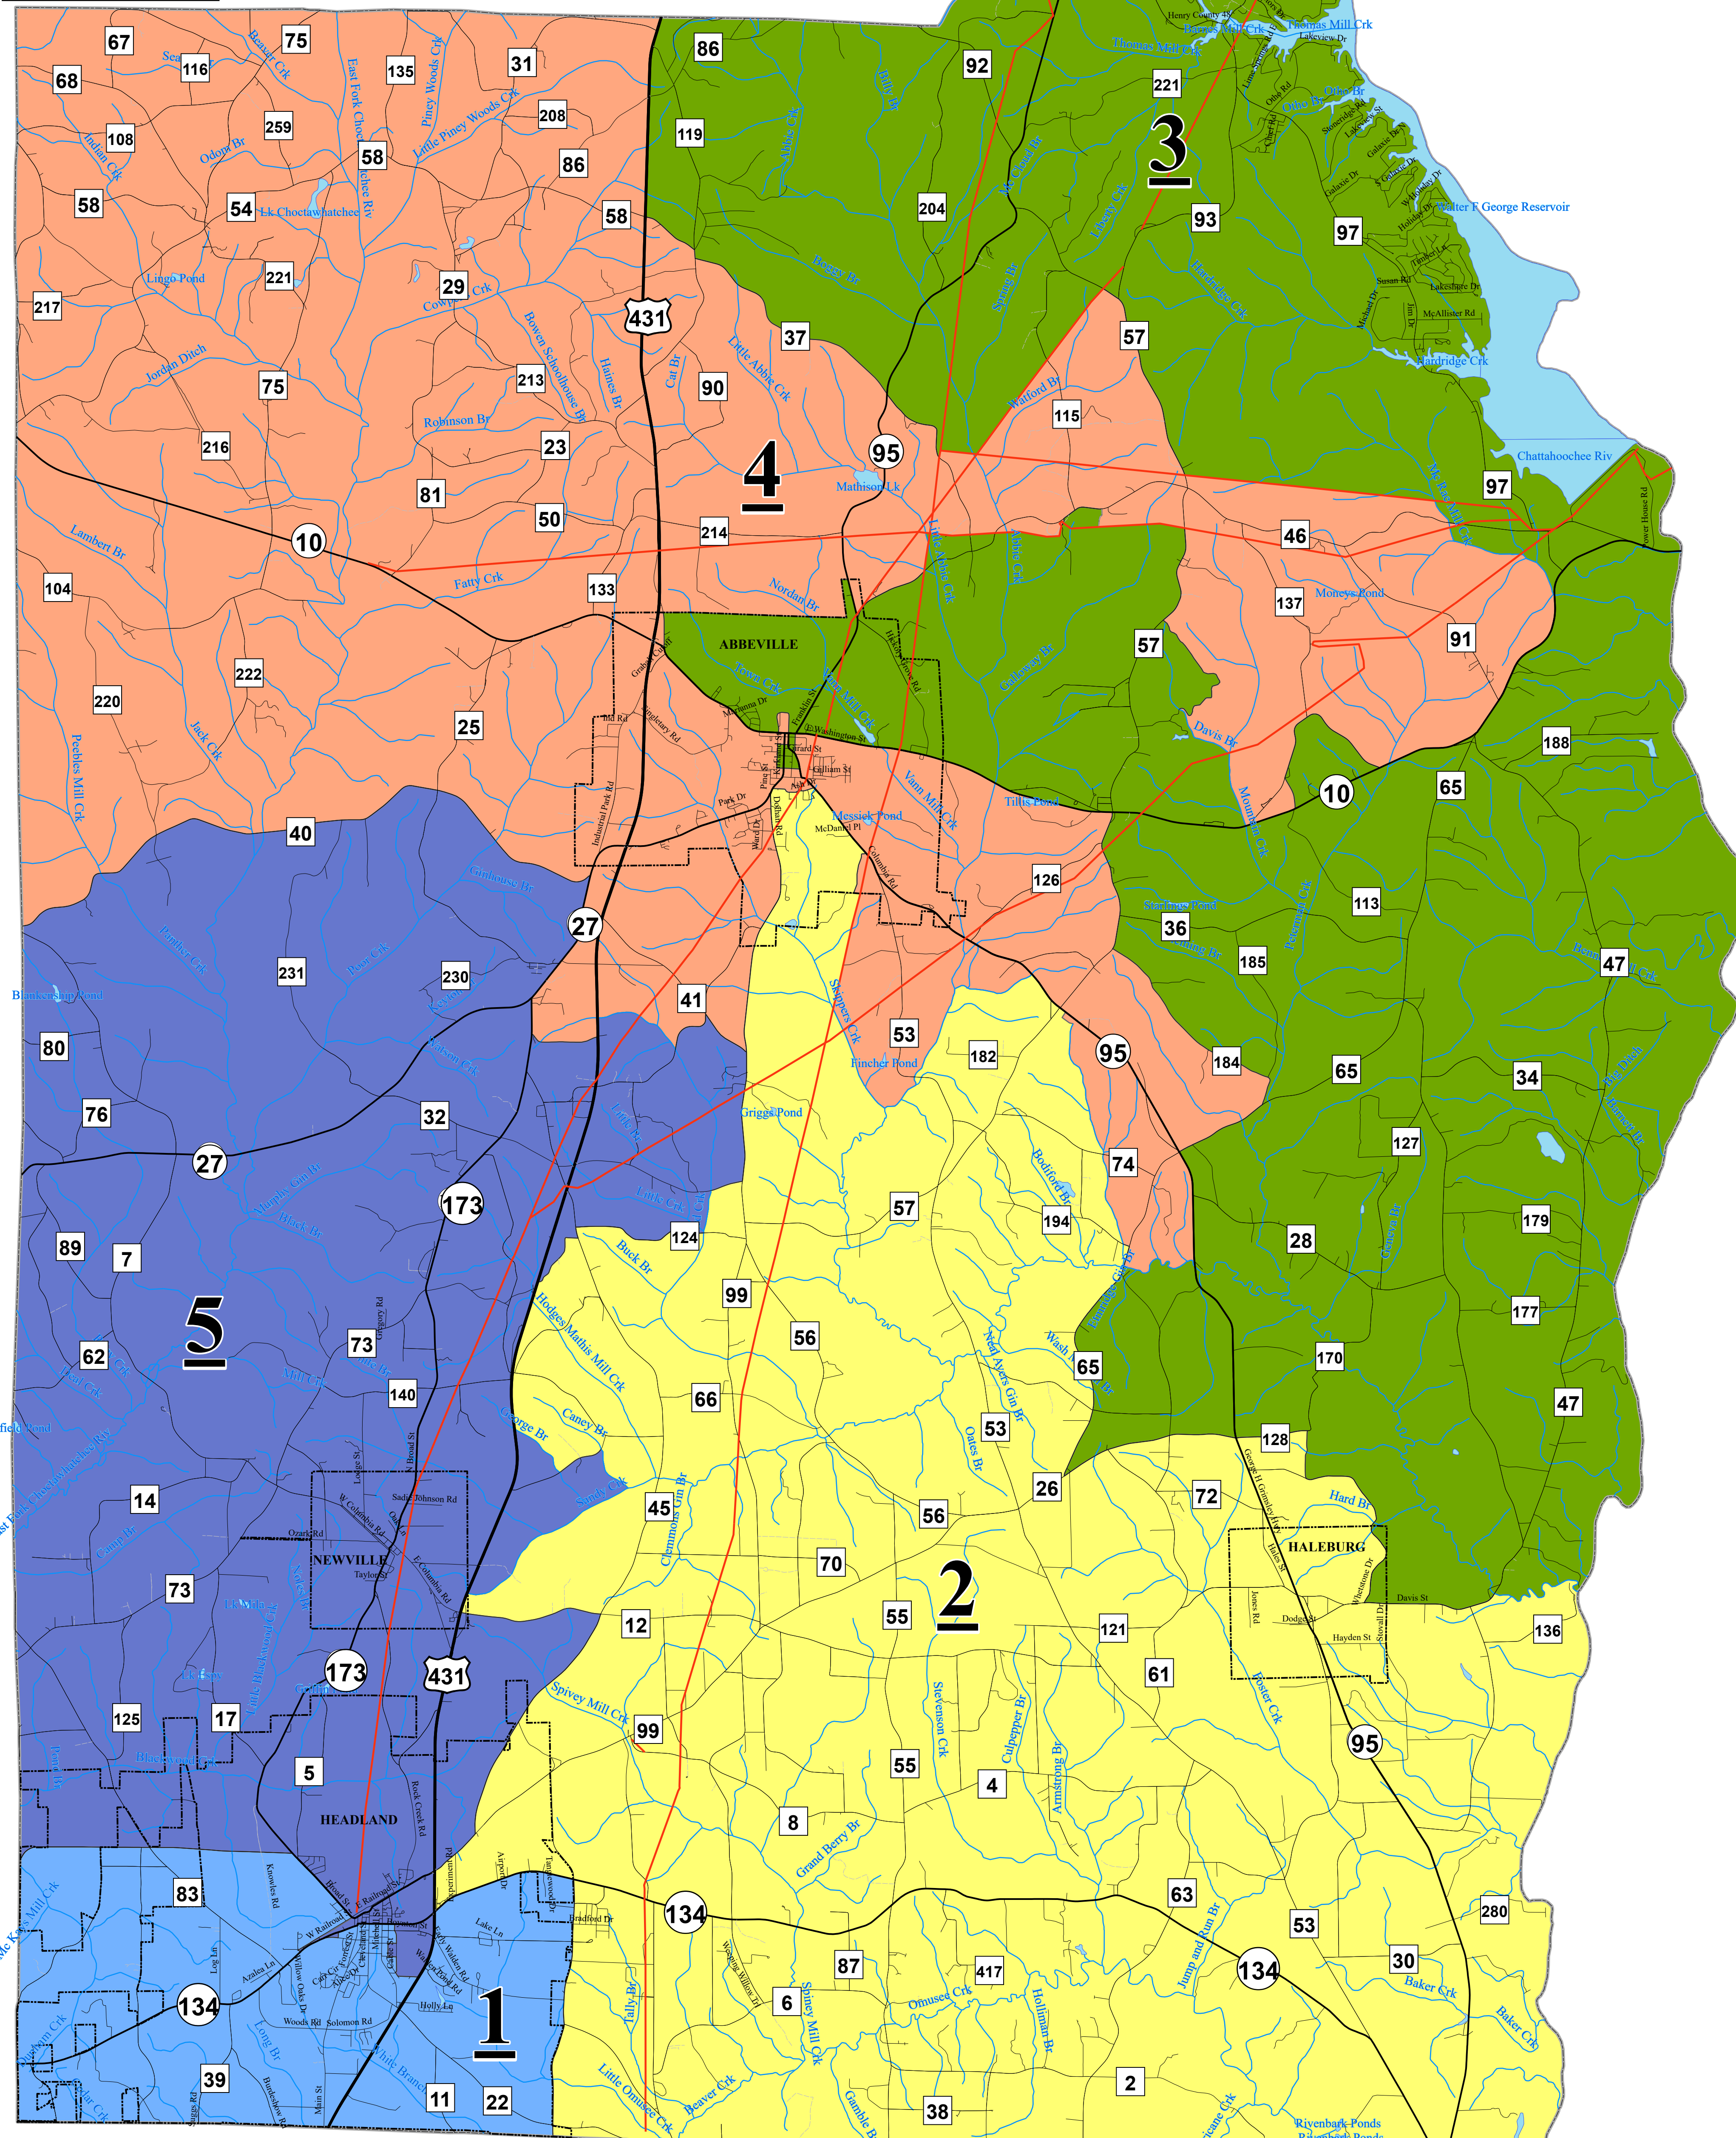

Henry County Commission / Board of Education Districts

Adopted November 9, 2021

LEGEND

- District 1
- District 2
- District 3
- District 4
- District 5
- Transmission Line

District	Total Pop	Deviation	Deviation %	White	White %	Black	Black %	Other	Other %
1	3,588	159	4.64%	3,146	87.68%	262	7.30%	180	5.02%
2	3,591	162	4.72%	3,068	85.44%	333	9.27%	190	5.29%
3	3,274	(155)	-4.52%	2,610	79.72%	459	14.02%	205	6.26%
4	3,305	(124)	-3.62%	1,494	45.20%	1,602	48.47%	209	6.32%
5	3,388	(41)	-1.20%	1,570	46.34%	1,592	46.99%	226	6.67%
Total	17,146			11,888	69.33%	4,248	24.78%	1,010	5.89%

Voting Age	Total	Deviation	Deviation %	White	White %	Black	Black %	Other	Other %
1	2,726	(2)	-0.07%	2,409	88.37%	212	7.78%	105	3.85%
2	2,818	90	3.30%	2,443	86.69%	245	8.69%	130	4.61%
3	2,742	14	0.51%	2,203	80.34%	394	14.37%	145	5.29%
4	2,702	(26)	-0.95%	1,251	46.30%	1,326	49.07%	125	4.63%
5	2,653	(75)	-2.75%	1,247	47.00%	1,252	47.19%	154	5.80%
Total	13,641			9,553	70.03%	3,429	25.14%	659	4.83%

0 1 2 3 4 Miles